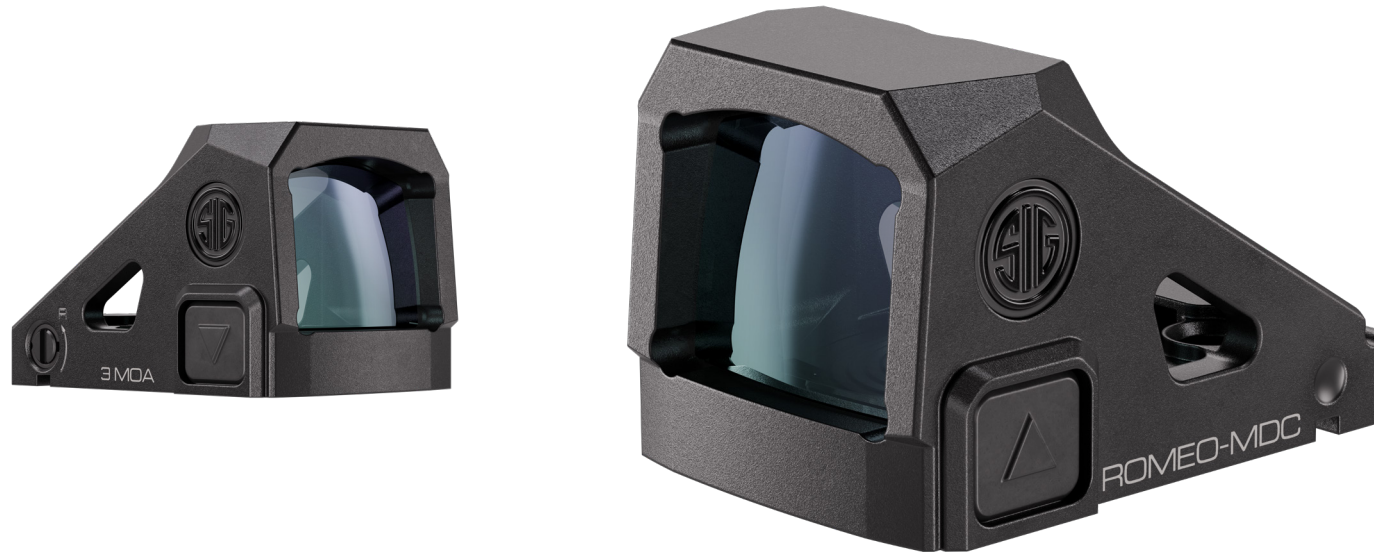

ROME0-MDC MINI DAILY CARRY

OPEN REFLEX SIGHT FOR COMPACT PISTOLS

Durable 7075 Aluminum Housing

Convenient dual side brightness buttons

Top mounted battery compartment, for easy battery changes without the need to remove the optic from the firearm

ROME0-MDC MINI DAILY CARRY

OPEN REFLEX SIGHT FOR COMPACT PISTOLS

SORMDC30 | SORMDC60

- ▶ Industry-standard Shield RMSc mounting footprint
- ▶ Durable 7075 aluminum housing
- ▶ Glass aspherical lens
- ▶ 3 MOA or 6 MOA red dot reticles with 12 brightness settings (10 daytime/ 2 NV)
- ▶ Top-mounted battery, with no need to remove the optic from the firearm to change the battery
- ▶ Up to 20,000 hours continuous runtime
- ▶ IPX-7 Waterproof (1 meter submersion for 30 minutes)

SKU#:

SORMDC30 | SORMDC60

UPC:

798681725274 | 798681725281

ROMEO-MDC MINI DAILY CARRY

OPEN REFLEX SIGHT FOR COMPACT PISTOLS

PRODUCT DETAILS		
SKU#	SORMDC30	SORMDC60
RETICLE	3 MOA	6 MOA RED DOT
MAGNIFICATION	1X	
CLEAR APERTURE	25MM	
TOTAL TRAVEL	120 MOA	
ILLUMINATION SETTINGS	10 DAYTIME / 2 NV	
BATTERY TYPE	CR1632	
RUN TIME IN HOURS	UP TO 20,000 HOURS CONTINUOUS RUNTIME	
WATER PROOF RATING	IPX7	
MEASUREMENTS	IMPERIAL	METRIC
OVERALL LENGTH	1.59 IN	40.4 MM
OVERALL HEIGHT	1.0 IN	25.5 MM
OVERALL WIDTH	1.08 IN	27.5 MM
WEIGHT W/ BATTERY	1.03 OZ	29.2 G